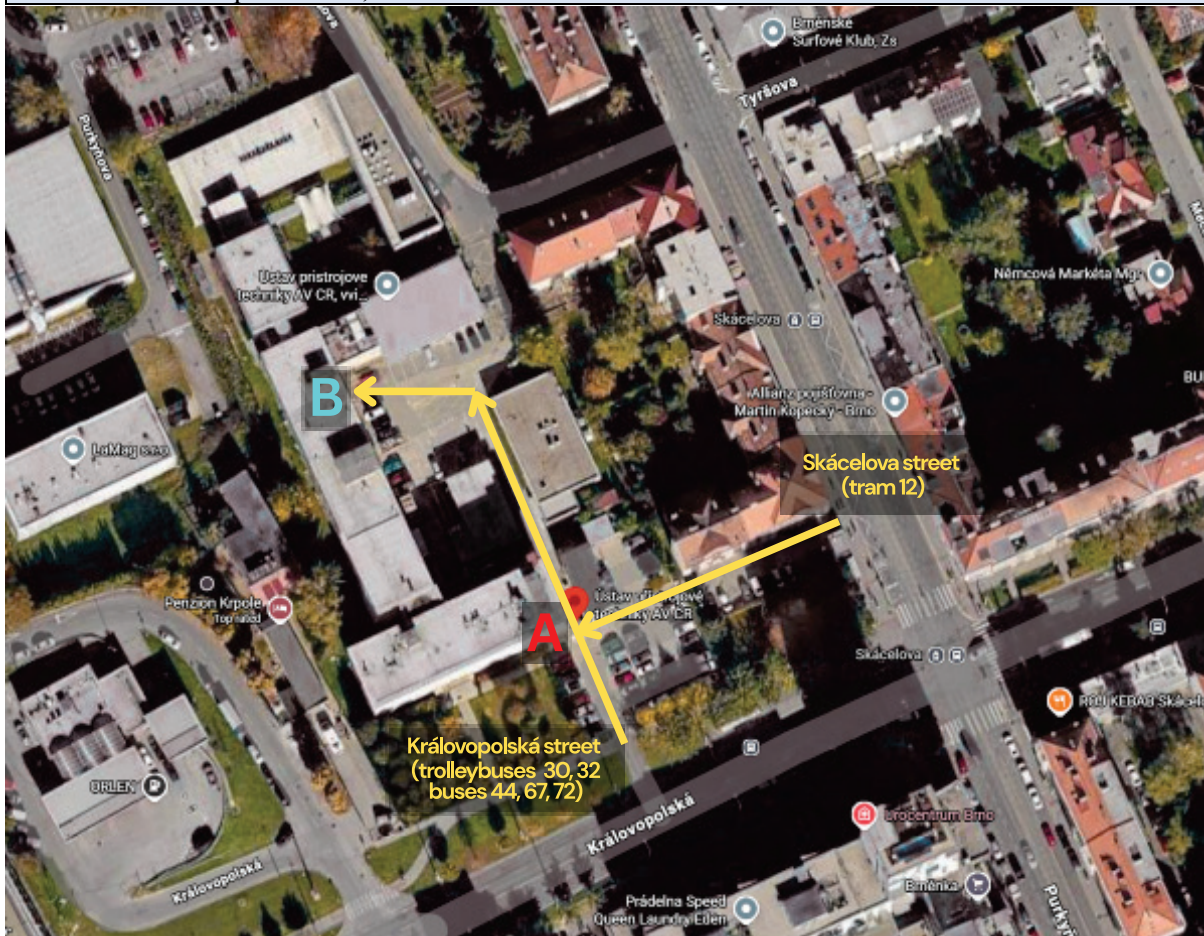

## How to get to the venue

Address: Královopolská 147, Brno 612 00

To access the workshop venue, please enter the parking area in front of the institute and walk through gate (A) to the backyard. You will pass a yellow house on your right and enter another parking area. Diagonally across this area, there is a large grey gate (B), which will be open.

Enter the building there and take the elevator to the second floor, where the workshop lecture hall is located. The elevator opens directly in front of the lecture hall, which will be on your right.